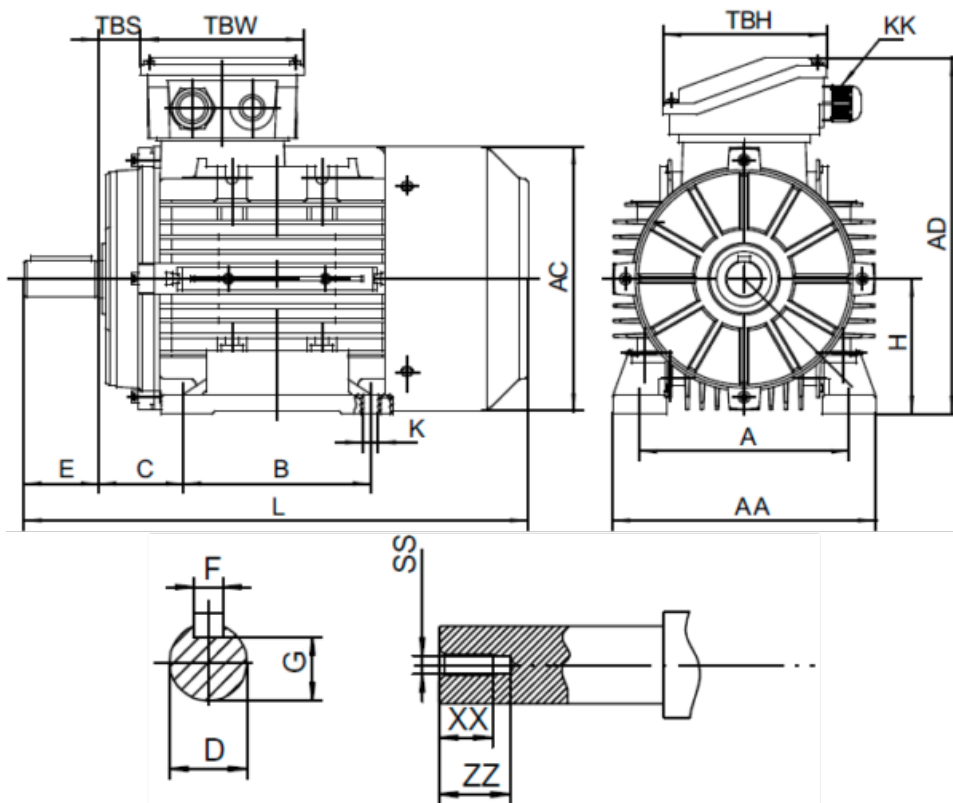

Data Sheet

Article number: 25180075021240

Description: Kleedrive T3A 132S2-2 7.5kw 2800 rpm UL/CSA
3x230/400V 50 HZ IP55 B3 Eff=90,1%

Measures

A = 216	F = 10	TBW = 118
AA = 260	G = 33	XX = 28
AC = Ø261	H = 132	ZZ = 37
AD = 323	KK = -	
B = 140	L = 460	
C = 89	SS = M12	
D = Ø38	TBH = 118	
E = 80	TBS = 36.5	